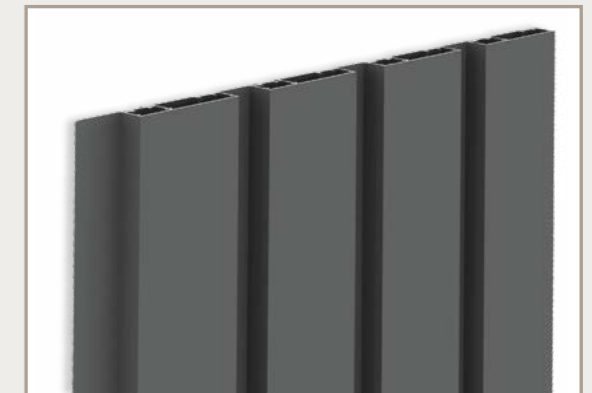

The vertical profiles of the DW240 are 80mm wide. This makes the lines play more subtle. Ideal for larger areas.