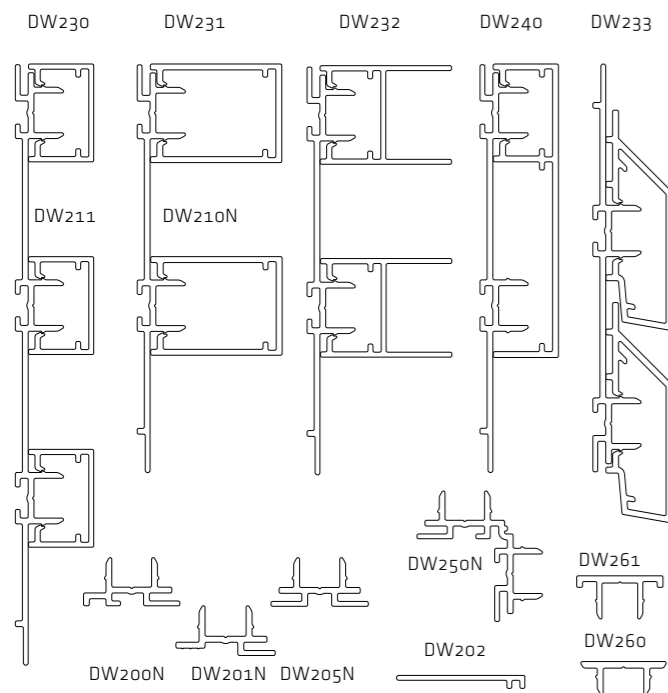

DECO WALL

FEATURES

- Vertical or horizontal profiles
- Contemporary architecture
- Windows, doors and gates can be clad
- Choice from the complete Aliplast colour range

100% MADE IN BELGIUM

Aliplast develops aluminium profiles tailored to current housing needs. Everything happens under one roof: from drawing to extrusion, powder coating, insulation and transport to the Aliplast distributors. The distributors produce and install the finished windows in your building project.

The DW232 is a U-profile. The vertical profiles have a slender open side, which can be filled in with colors or lighting as desired.

The vertical profiles of the DW240 are 80mm wide. This makes the lines play more subtle. Ideal for larger areas.

The DW233 is a horizontal profile. The sloping top ensures that no water remains on the profiles.

DECO WALL
Style & quality
for your
contemporary
home