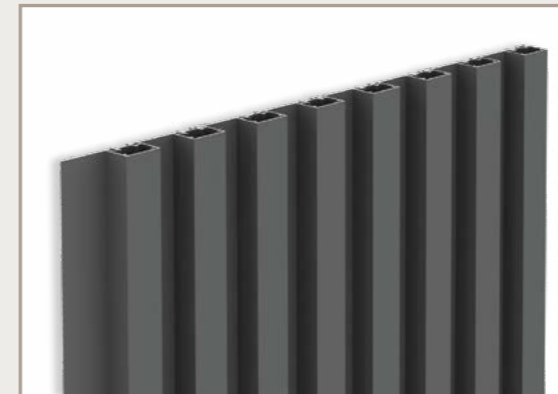

The DW230 is the low vertical profile. The finishing profiles have a width of 30mm and a depth of 20mm.