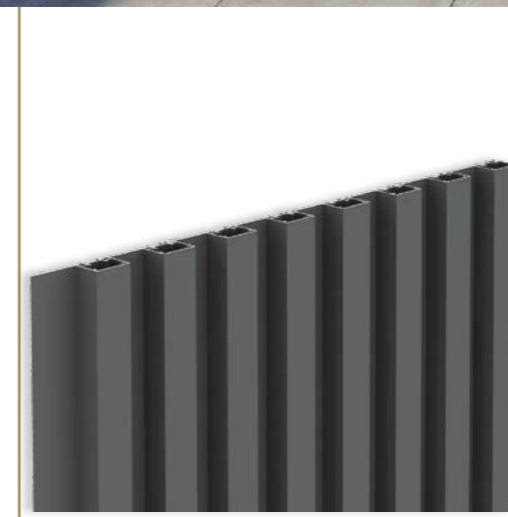

DECO WALL

Aluminium cladding for a trendy appearance of your home

aliplast
ALUMINIUM SYSTEMS

DECO WALL

Aluminium cladding

The Deco Wall aluminum cladding perfectly matches contemporary architecture. The facade cladding consists of a simple click system with vertical or horizontal profiles in different designs. The invisible fixation and straight lines give the house a sleek look.

The DW232 is a U-profile. The vertical profiles have a slender open side, which can be filled in with colors or lighting as desired.

The vertical profiles of the DW240 are 80mm wide. This makes the lines play more subtle. Ideal for larger areas.