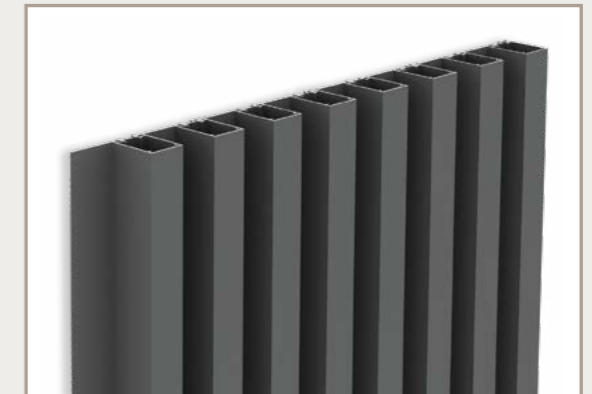

The facade cladding system consists of several base profiles, including start, transition, corner and an end profile. The finishing profiles are mounted as a click system. In this way you get invisible fixations.

It is obvious that the Deco Wall is so much more than just a facade cladding.

DURABLE AND MAINTENANCE FRIENDLY

The aluminum is characterized by its durability and easy maintenance of the material. The aluminum cladding is resistant to all weather conditions. It is a strong material that is also 100% recyclable. This facade cladding is easy to clean in terms of maintenance. The powder coating provides a good protective layer and retains the color.

CHOICE OF 4 DIFFERENT FINISHING PROFILES FOR A VERTICAL INSTALLATION AND 1 FOR A HORIZONTAL.

The DW230 is the low vertical profile. The finishing profiles have a width of 30mm and a depth of 20mm.

With the DW231, the vertical profiles are 40mm deep. The dark shadows between the profiles emphasize the straight lines of the facade cladding.